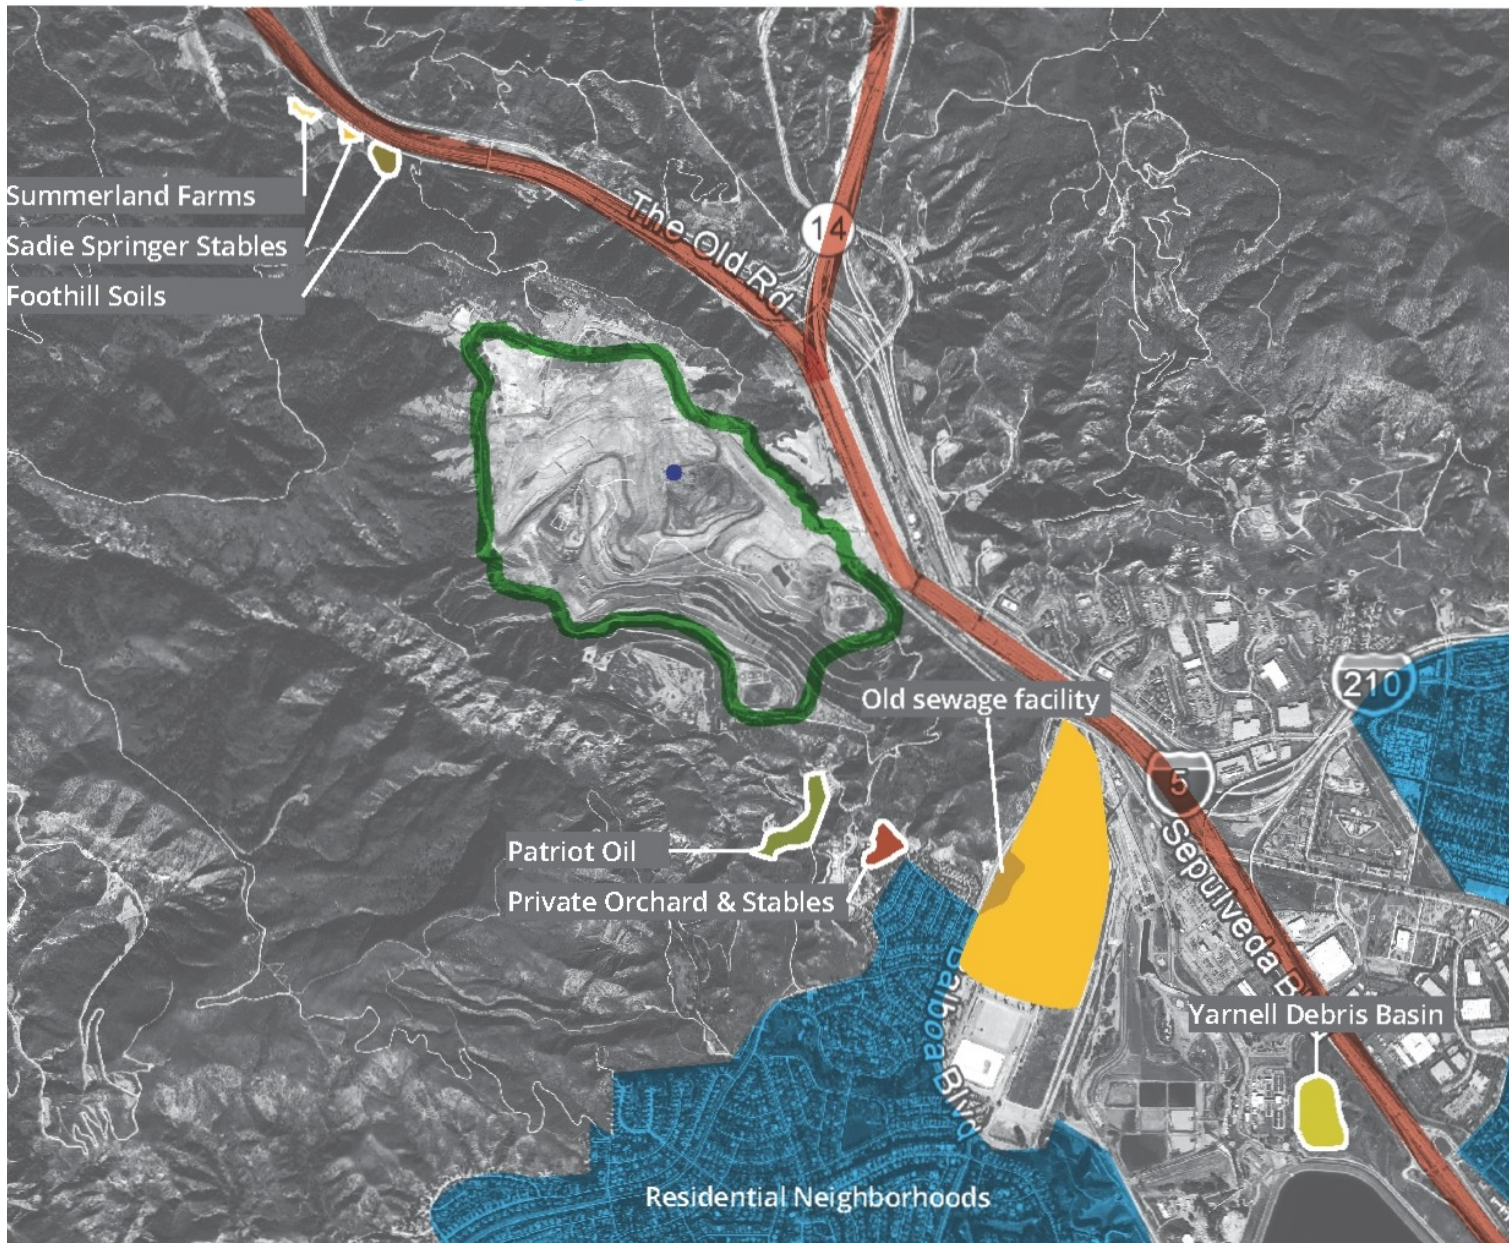

Fuentes alternativas de olores en los alrededores del Vertedero de Sunshine Canyon

Sunshine Canyon Landfill and surrounding areas

Vertedero de
SUNSHINE CANYON

Summerland Farms = Summerland Farms

Sadie Springer Stables = Sadie Springer Stables

Foothil Soils = Foothil Soils

The Old Rd. = The Old Rd.

Old sewage facility = Viejas instalaciones de aguas residuales

Patriot Oil = Patriot Oil

Private Orchard & Stables = Huerta y establos privados

Yarnell Debris Basin = Cuenca de residuos de Yarnell

Residential Neighborhoods = Barrios residenciales

Sunshine Canyon Landfill and surrounding areas = Vertedero de Sunshine Canyon y áreas circundantes